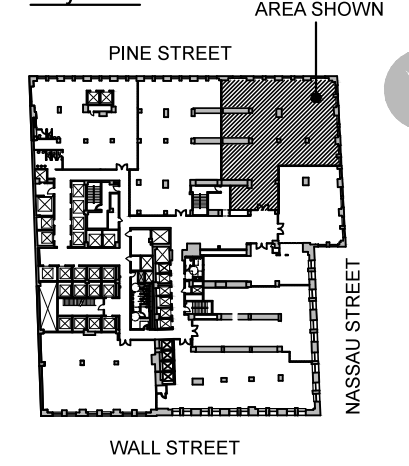

UNIT C	
RSF	6,791
Total Seats	24
Work Space	
Private Offices	9
Workstations	6
Trading	8
Reception	1
Support	
Conference Room	1
Pantry	1
Copy/IT	1

Key Plan: NTS