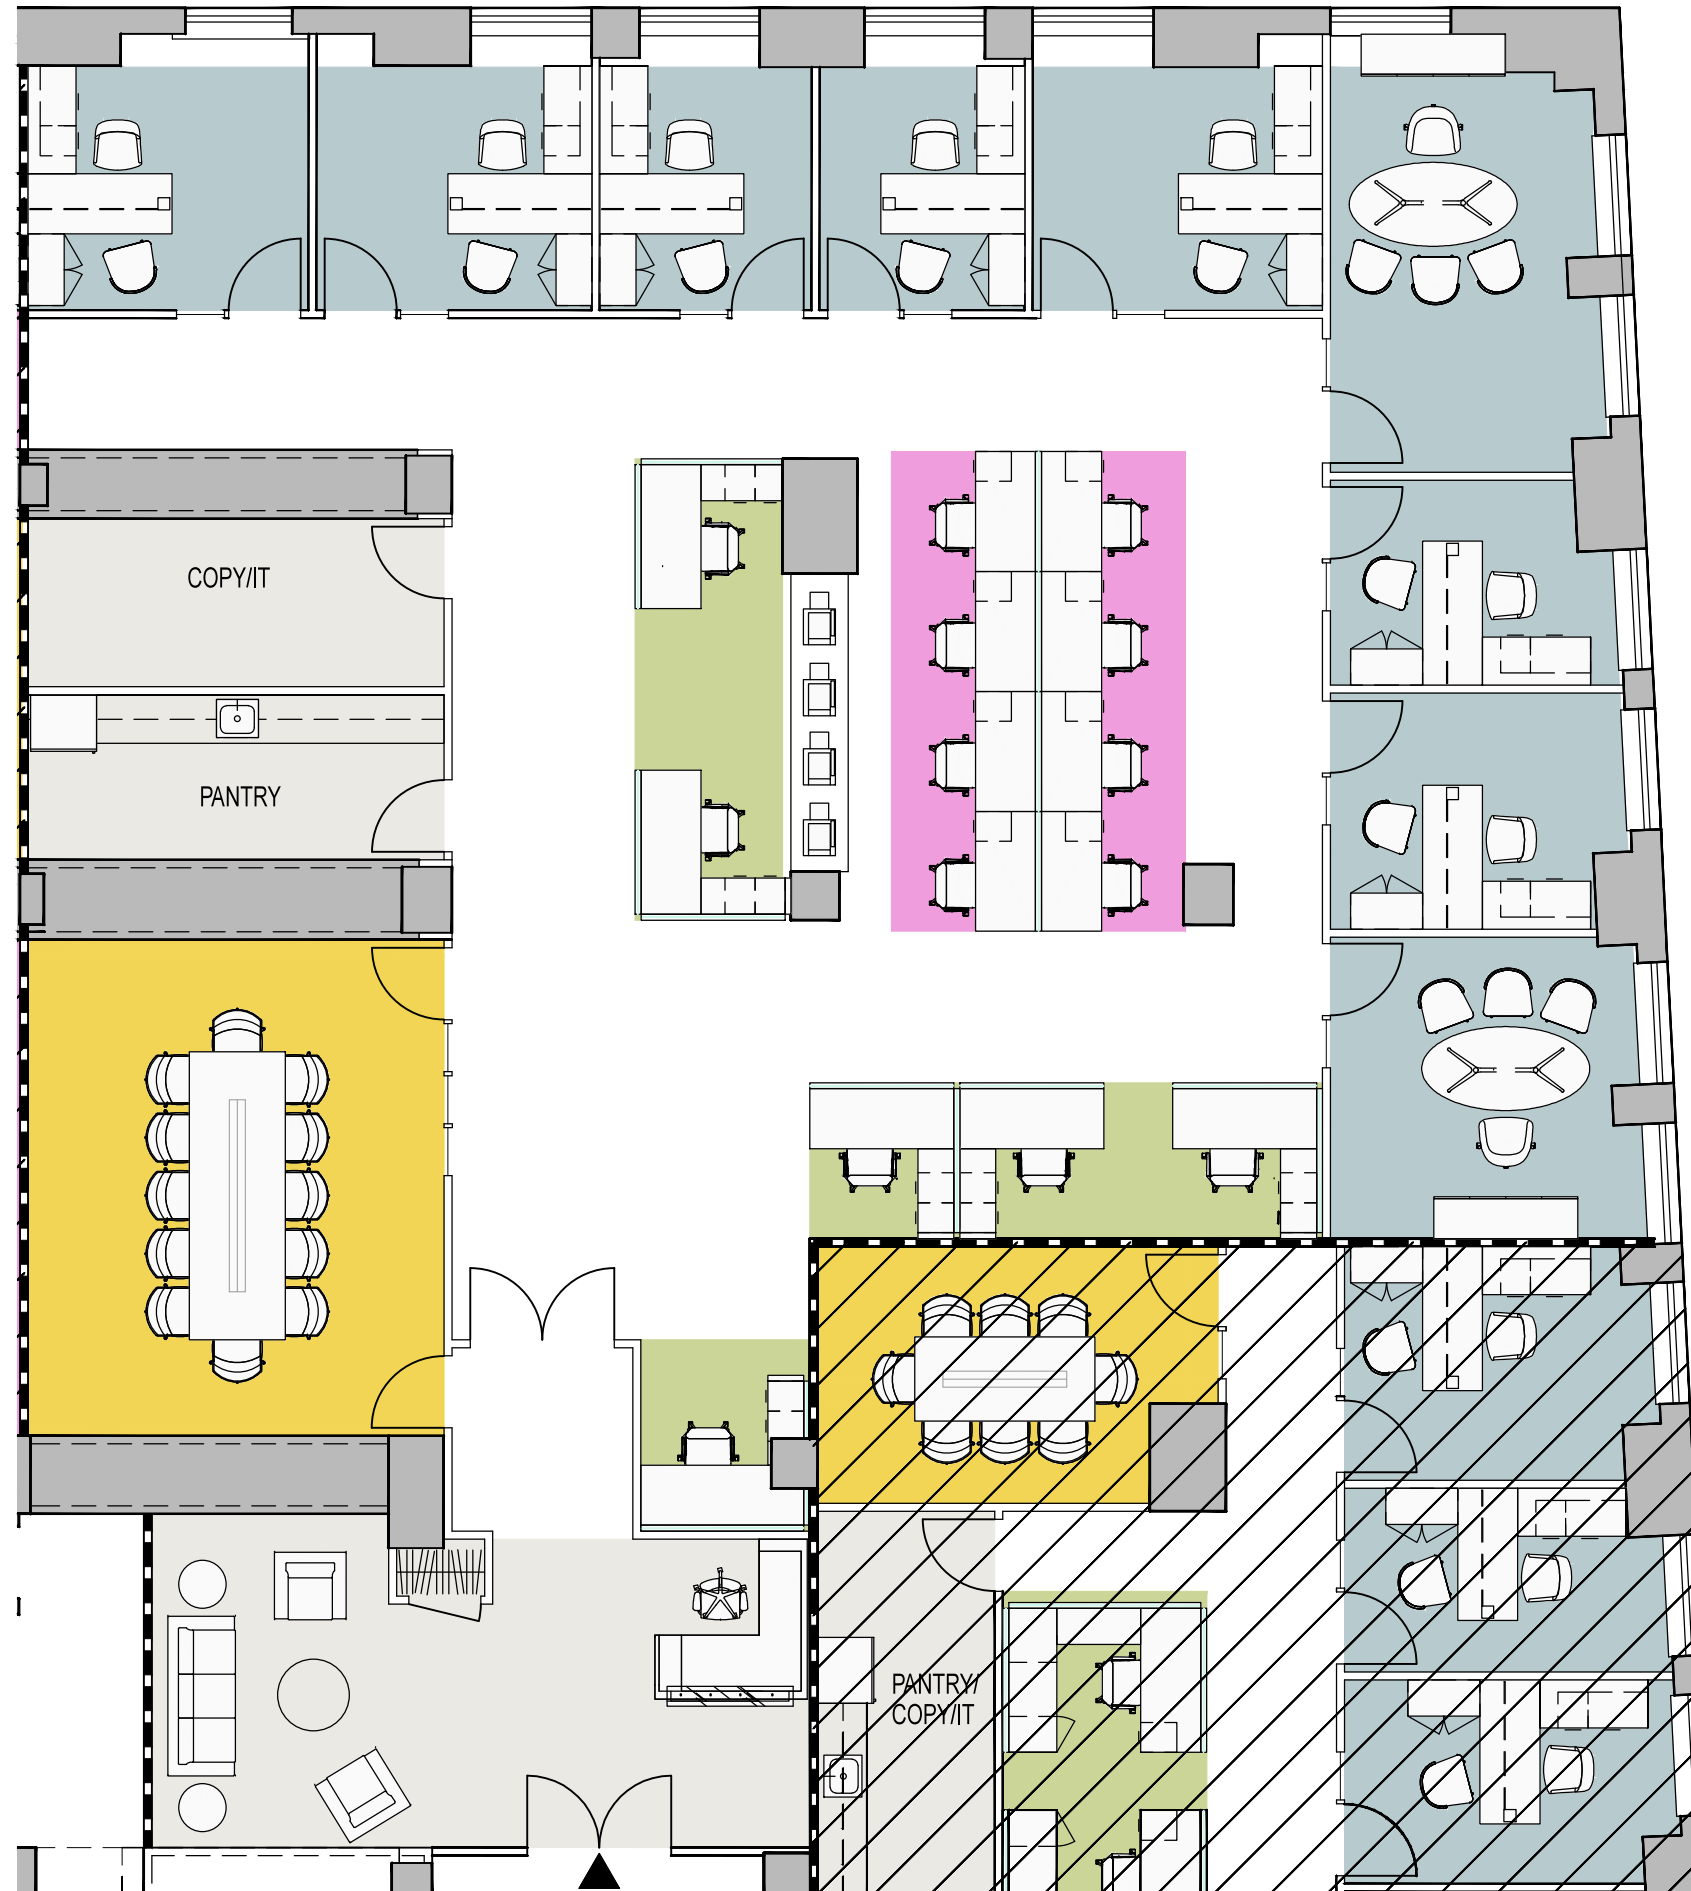

14 Wall Street | 5th Floor | Unit C

10.12.15